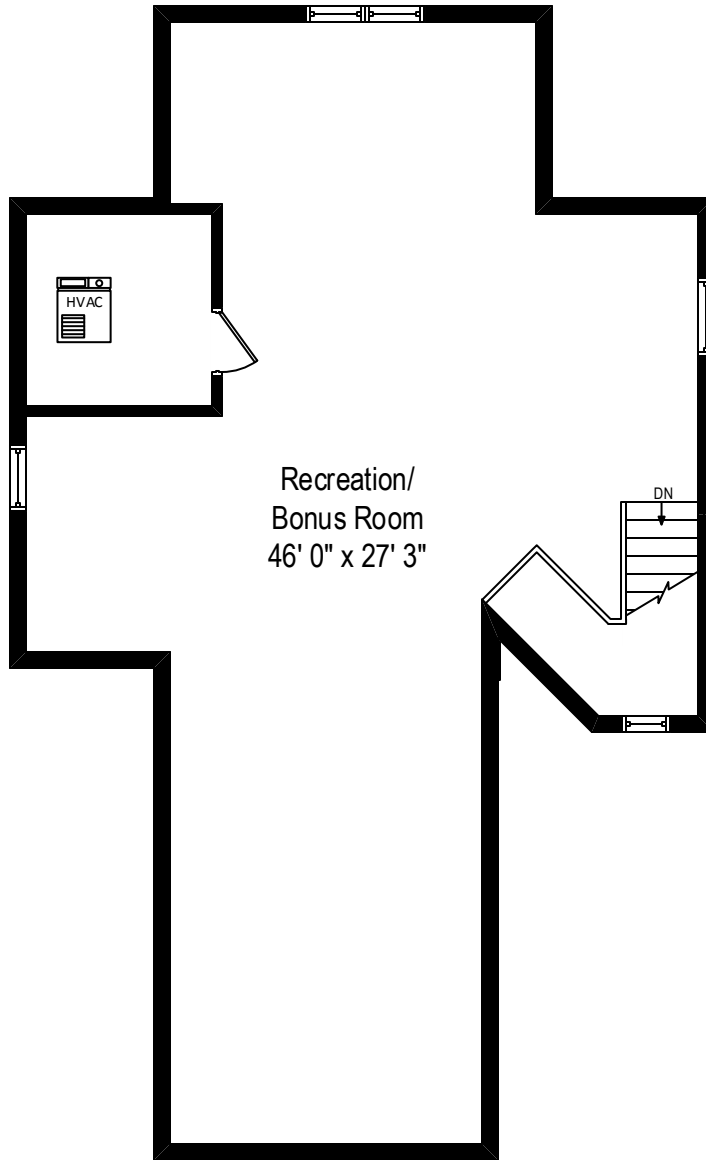

11932 S. 75th Avenue – Palos Heights, IL 60463

First Level

All dimensions are approximate. This plan is for marketing purposes only.

11932 S. 75th Avenue – Palos Heights, IL 60463

Second Level

All dimensions are approximate. This plan is for marketing purposes only.

11932 S. 75th Avenue – Palos Heights, IL 60463

Third Level

All dimensions are approximate. This plan is for marketing purposes only.

11932 S. 75th Avenue – Palos Heights, IL 60463

Lower Level

All dimensions are approximate. This plan is for marketing purposes only.