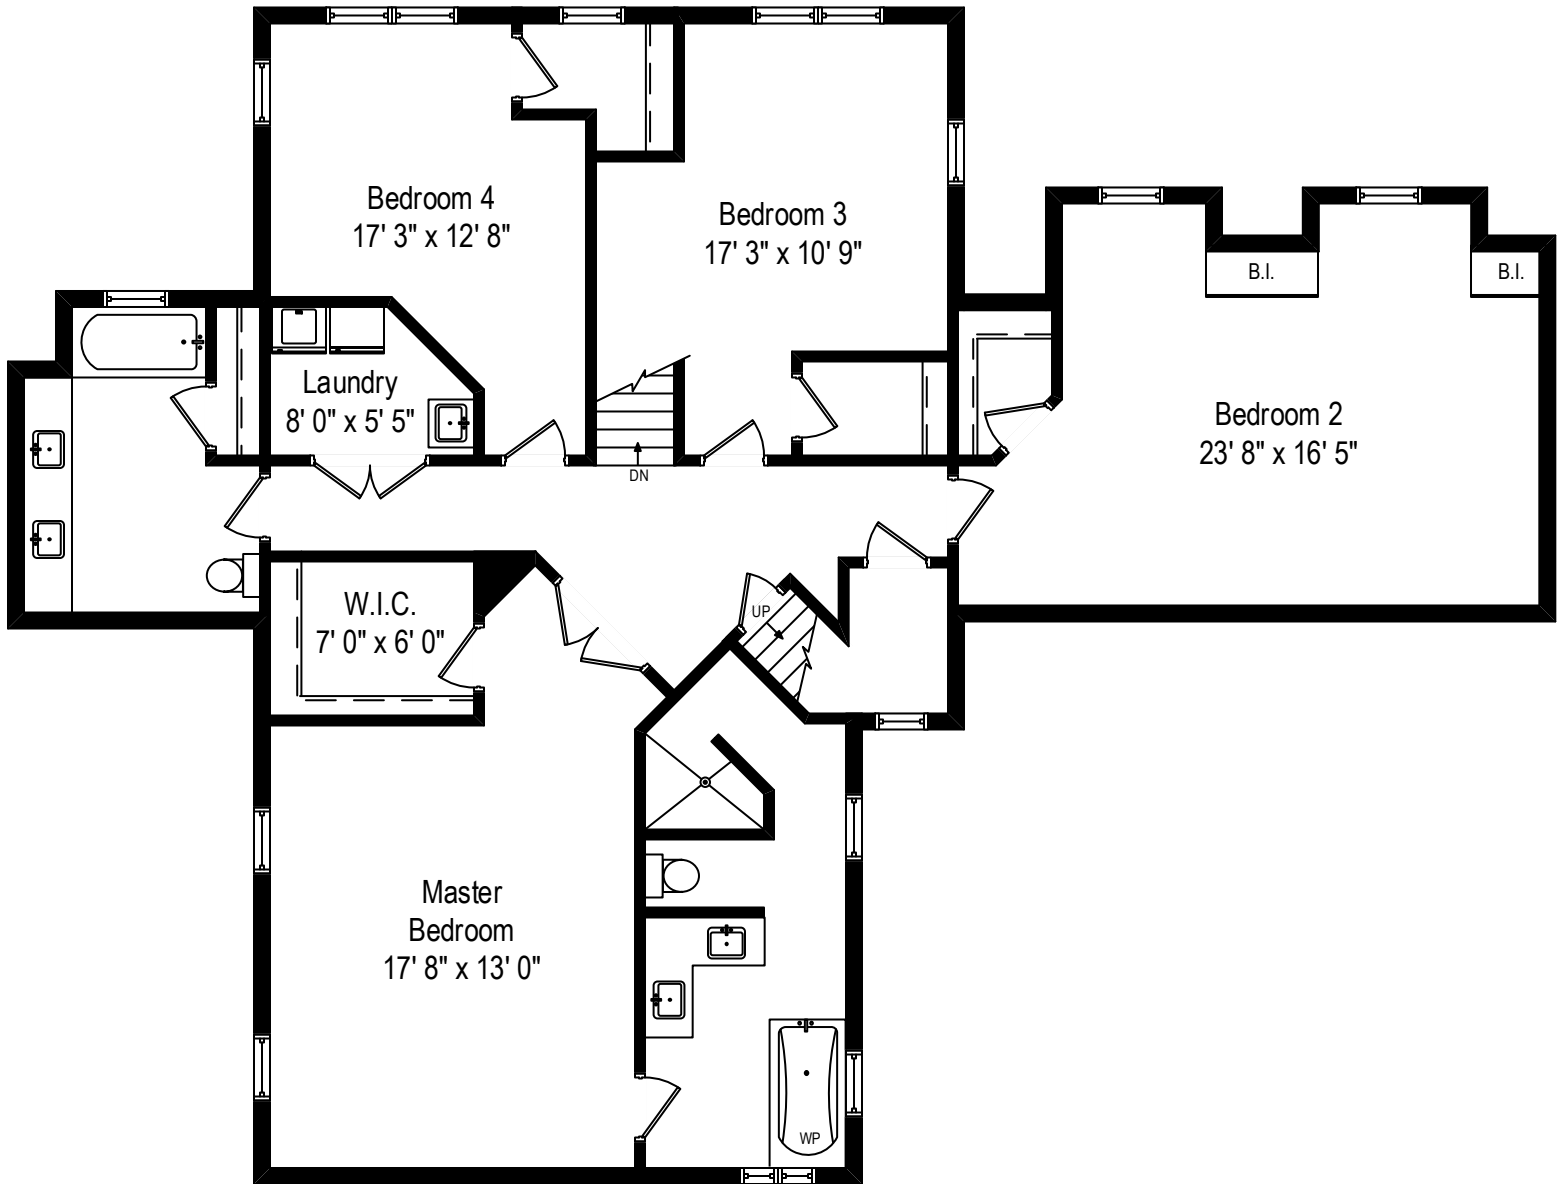

11932 S. 75th Avenue – Palos Heights, IL 60463

First Level

All dimensions are approximate. This plan is for marketing purposes only.

11932 S. 75th Avenue – Palos Heights, IL 60463

Second Level

All dimensions are approximate. This plan is for marketing purposes only.

11932 S. 75th Avenue – Palos Heights, IL 60463

Third Level

All dimensions are approximate. This plan is for marketing purposes only.

11932 S. 75th Avenue – Palos Heights, IL 60463

Lower Level

All dimensions are approximate. This plan is for marketing purposes only.