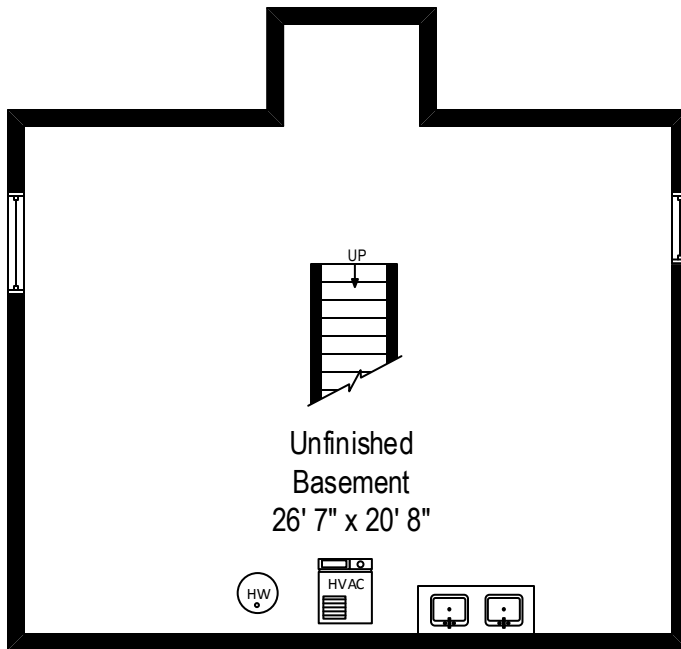

11932 S. 75th Avenue – Palos Heights, IL 60463

First Level

All dimensions are approximate. This plan is for marketing purposes only.

11932 S. 75th Avenue – Palos Heights, IL 60463

Second Level

All dimensions are approximate. This plan is for marketing purposes only.

11932 S. 75th Avenue – Palos Heights, IL 60463

Third Level

All dimensions are approximate. This plan is for marketing purposes only.

11932 S. 75th Avenue – Palos Heights, IL 60463

Lower Level

All dimensions are approximate. This plan is for marketing purposes only.